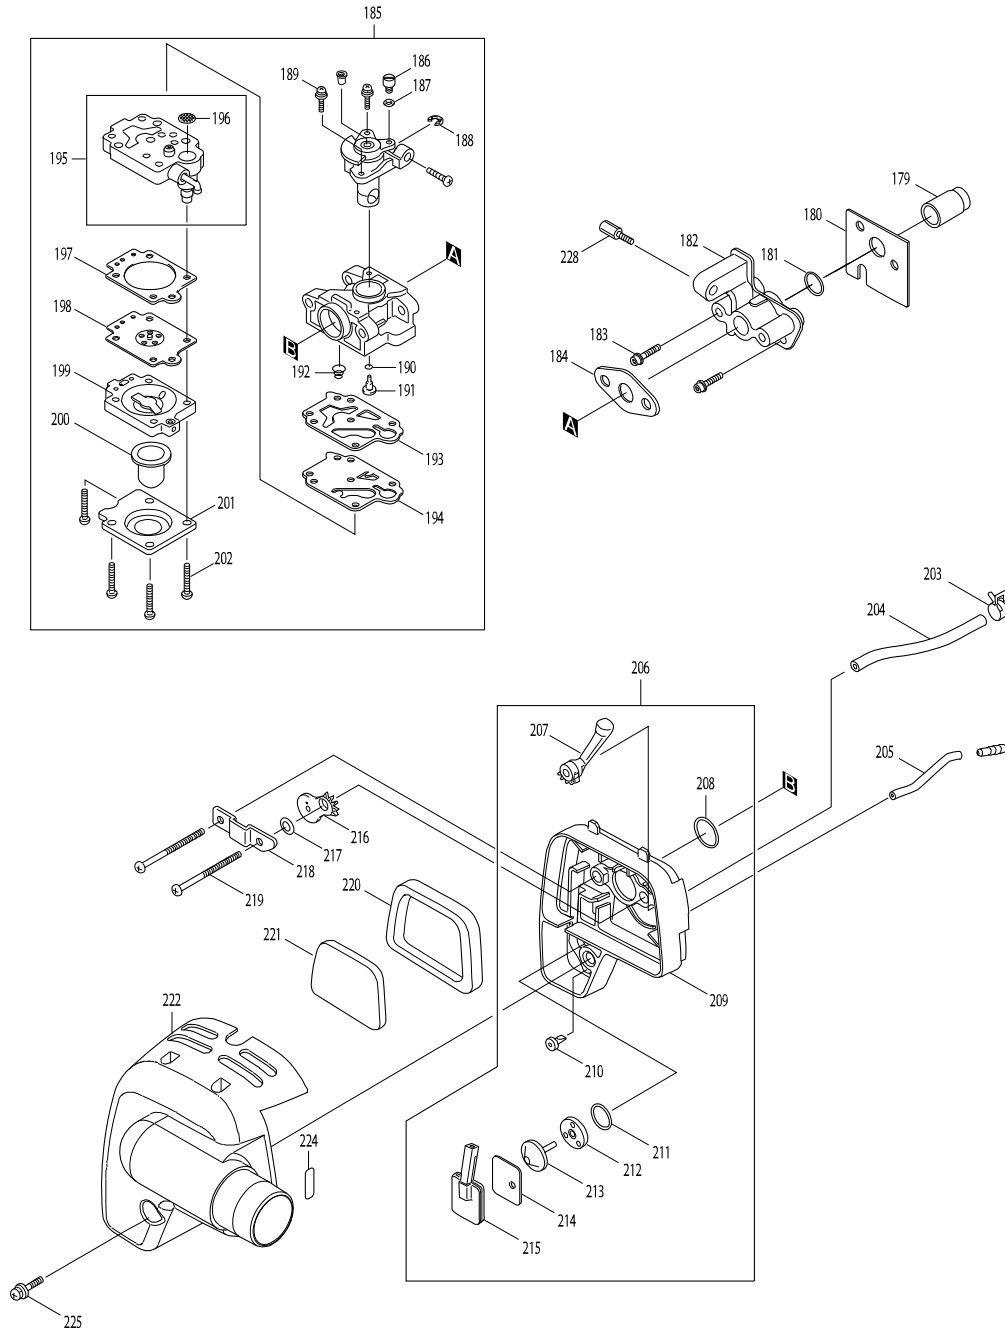

Modelo PE3450H BARRENADORA

Pieza	Código	Descripción	Info	CTD.	N/O	Opc. 1	Opc. 2	OBS.
002	GN00000001	HANDLE		1				
003	126237-2	GRIP ASSEMBLY		1				
004	GN00000002	COVER, TRANSMISSION		1				
005	GN00000003	CASE, TRANSMISSION		1				
006	GN00000004	GASKET, TRANSMISSION		1				
007	GN00000005	SHAFT, DRIVE, 1" ROUND		1				
008	GN00000006	GEAR, PRIMARY, 78 TOOTH		1				
009	GN00000007	PINION		1				
010	GN00000008	GEAR, CLUTCH PINION		1				
011	GN00000009	GEAR, SECONDARY, 78 TOOTH		1				
012	GN00000010	DRUM, CLUTCH		1				
013	141757-5	CLUTCH COMPLETE		1				
014	266799-9	STUD BOLT M6X1/4-28 UNF		4				
015	GN00000011	BEARING, SEALED		4				
016	GN00000012	CABLE, THROTTLE		1				
017	GN00000013	PIN, DOWEL, 1/8" X 1/2"		2				
018	GN00000014	KEY,WOODRUFF,1/8" X 1/2",ALLOY		1				
019	GN00000015	BEARING, SEALED		2				
020	GN00000016	RING, SNAP		2				
021	GN00000017	SCREW, MACHINE, ROUND HEAD		6				
022	GN00000018	SCREW		2				
023	GN00000019	WASHER, LOCK, 1/4" PLATED		8				
024	GN00000020	KEY, SQUARE, 5/16" X 1/2"		1				
025	GN00000021	NUT, HEX, 1/4-20 UNC, PLATED		6				
026	GN00000022	WASHER, AN TYPE, 1/4", PLATED		8				
027	GN00000023	VALVE, PRESSURE RELEASE		1				
028	800H32-3	SERIAL NO. LABEL		1				
029	800H30-7	CAUTION LABEL		1				
030	800H36-5	MAKITA LOGO LABEL		1				
031	819432-8	ETIQUETA DE PRECAUCION P/EM265		1				
032	800H31-5	CAUTION LABEL		1				
033	800H29-2	PE3450H MODEL NO. LABEL		1				
034	GN00000024	PIN, AUGER		1				
035	GN00000025	PIN, SAFETY		1				
036	GN00000026	CAP, PROTECTIVE, DRIVESHAFT		1				
037	264084-4	HEX. NUT 1/4-28 UNF WITH W		4				
038	GN00000027	PIN, ROLL, 1/8" X 1-1/8"		1				
039	266800-0	SHOULDER HEX.BOLT M8X24		2				
040	GN00000028	CLUTCH KIT		1				
041	267424-5	ARANDELA P/EM4340		2				
042	GN00000029	WASHER, CLUTCH		2	*			
042-1	GN00000030	CLIP, MODIFIED	X	2				
043	GN00000030	CLIP, MODIFIED		2	*			
043-1	GN00000031	SCREW, CAP, SELF TAP, #10-24	X	2				
044	GN00000031	SCREW, CAP, SELF TAP, #10-24		1	*			
045	800H35-7	MAKITA LOGO LABEL		1				
089	318614-4	CARCAZA DEL SOPLADOR EM4250A		1				
090	266813-1	H.S.H.BOLT M5X16 WITH WR		4