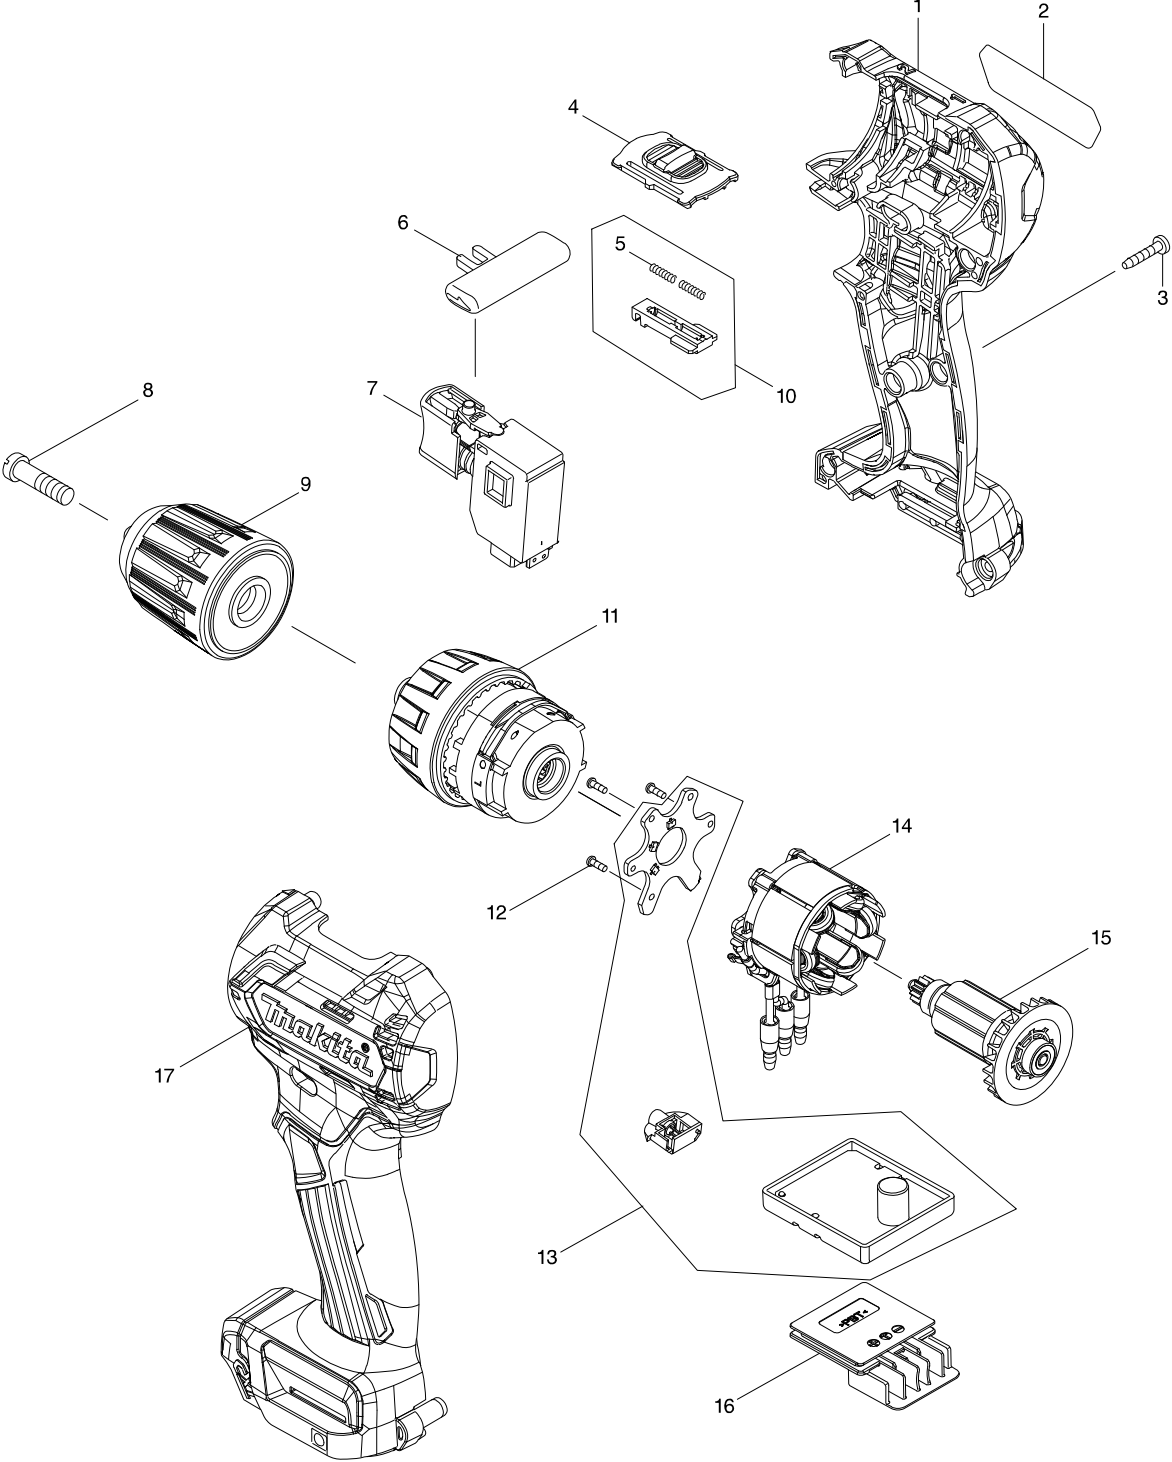

Modelo DF332D CORDLESS DRIVER DRILL

Modelo DF332D CORDLESS DRIVER DRILL

Pieza	Código	Descripción	Info	CTD.	N/O	Opc. 1	Opc. 2	OBS.
001	183C34-7	HOUSING SET		1				
	D10	INC. 17						
002	851T90-4	DF332D NAME PLATE		1				
003	266429-2	TAPPING SCREW 3X16		8				
004	456532-9	SPEED CHANGE LEVER		1				
005	233025-1	COMPRESSION SPRING 2		2				
006	419041-9	F/R CHANGE LEVER		1				
007	650689-0	SWITCH C3JW-2B		1				
008	251468-5	- FLAT HEAD SCREW M6X22		1				
009	763238-5	KEYLESS DRILL CHUCK 10		1				
010	123587-6	CHANGE LEVER ASS'Y		1				
	D10	INC. 5						
011	123549-4	GEAR ASSEMBLY		1	*			
011-1	123868-8	GEAR ASSEMBLY	O	1				
012	266490-9	TAPPING SCREW PT 2X6		3				
013	620487-6	CONTROLLER		1	*			
013-1	620487-6	CONTROLLER	O	1				
	C10	LED CIRCUIT		1				
014	629178-6	STATOR		1				
015	619393-0	ROTOR		1				
016	644813-5	TERMINAL		1				
017	183C34-7	HOUSING SET		1				
	D10	INC. 1						
A01	251314-2	+ SCREW M4X12		1				
A02	346909-5	HOOK		1				
A03	784244-7	+ BIT 2-50		1				
A04B	456128-6	BATTERY COVER		1				
A04C	456128-6	BATTERY COVER		1				
A05B	***DC10WD	DC10WD BATTERY CHARGER		1				
	D10	COMPO-PARTS						
A05C	***DC10WD	DC10WD BATTERY CHARGER		1				
	D10	COMPO-PARTS						
A06B	197416-9	BATTERY BL1041B SET		2				
A06C	197412-7	BATTERY BL1016 SET		2				
A07B	821661-1	PLASTIC CARRYING CASE		1				
	C10	LATCH		2				
A07C	821661-1	PLASTIC CARRYING CASE		1				
	C10	LATCH		2				