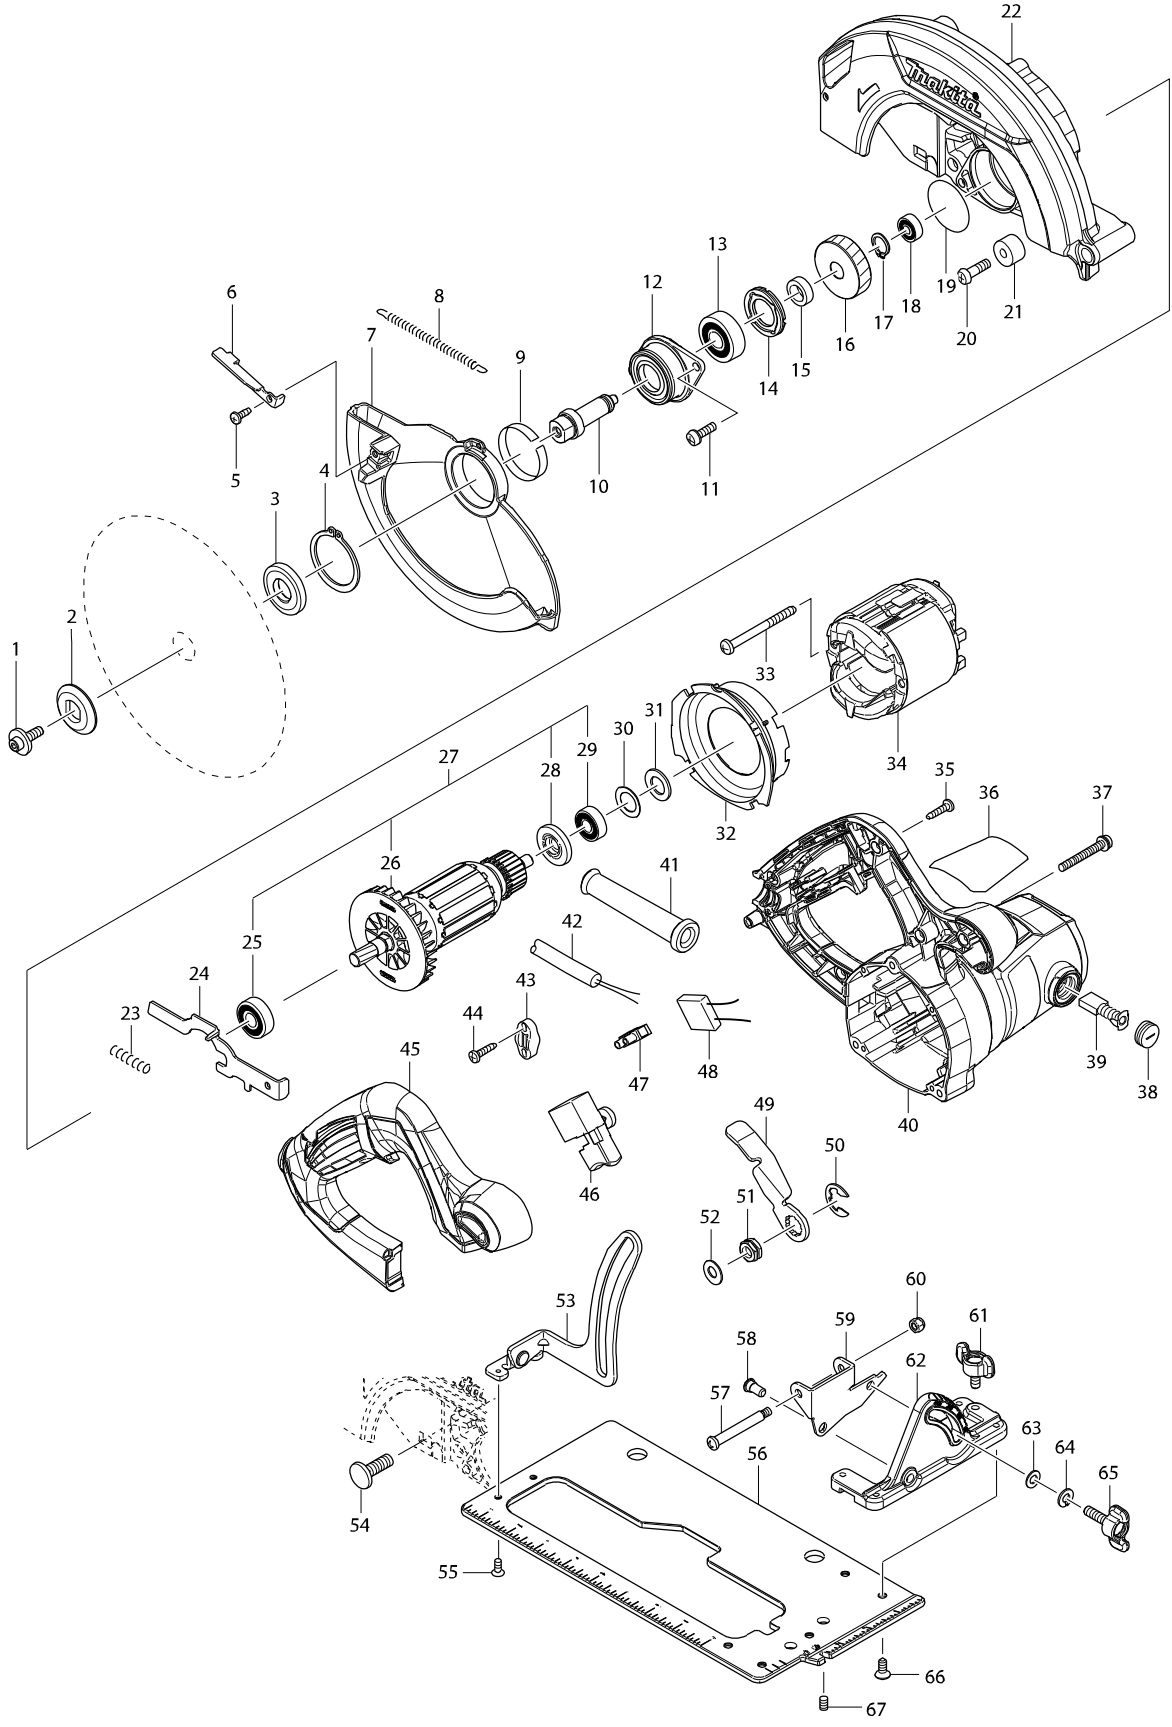

Modelo HS7600 CIRCULAR SAW 185MM