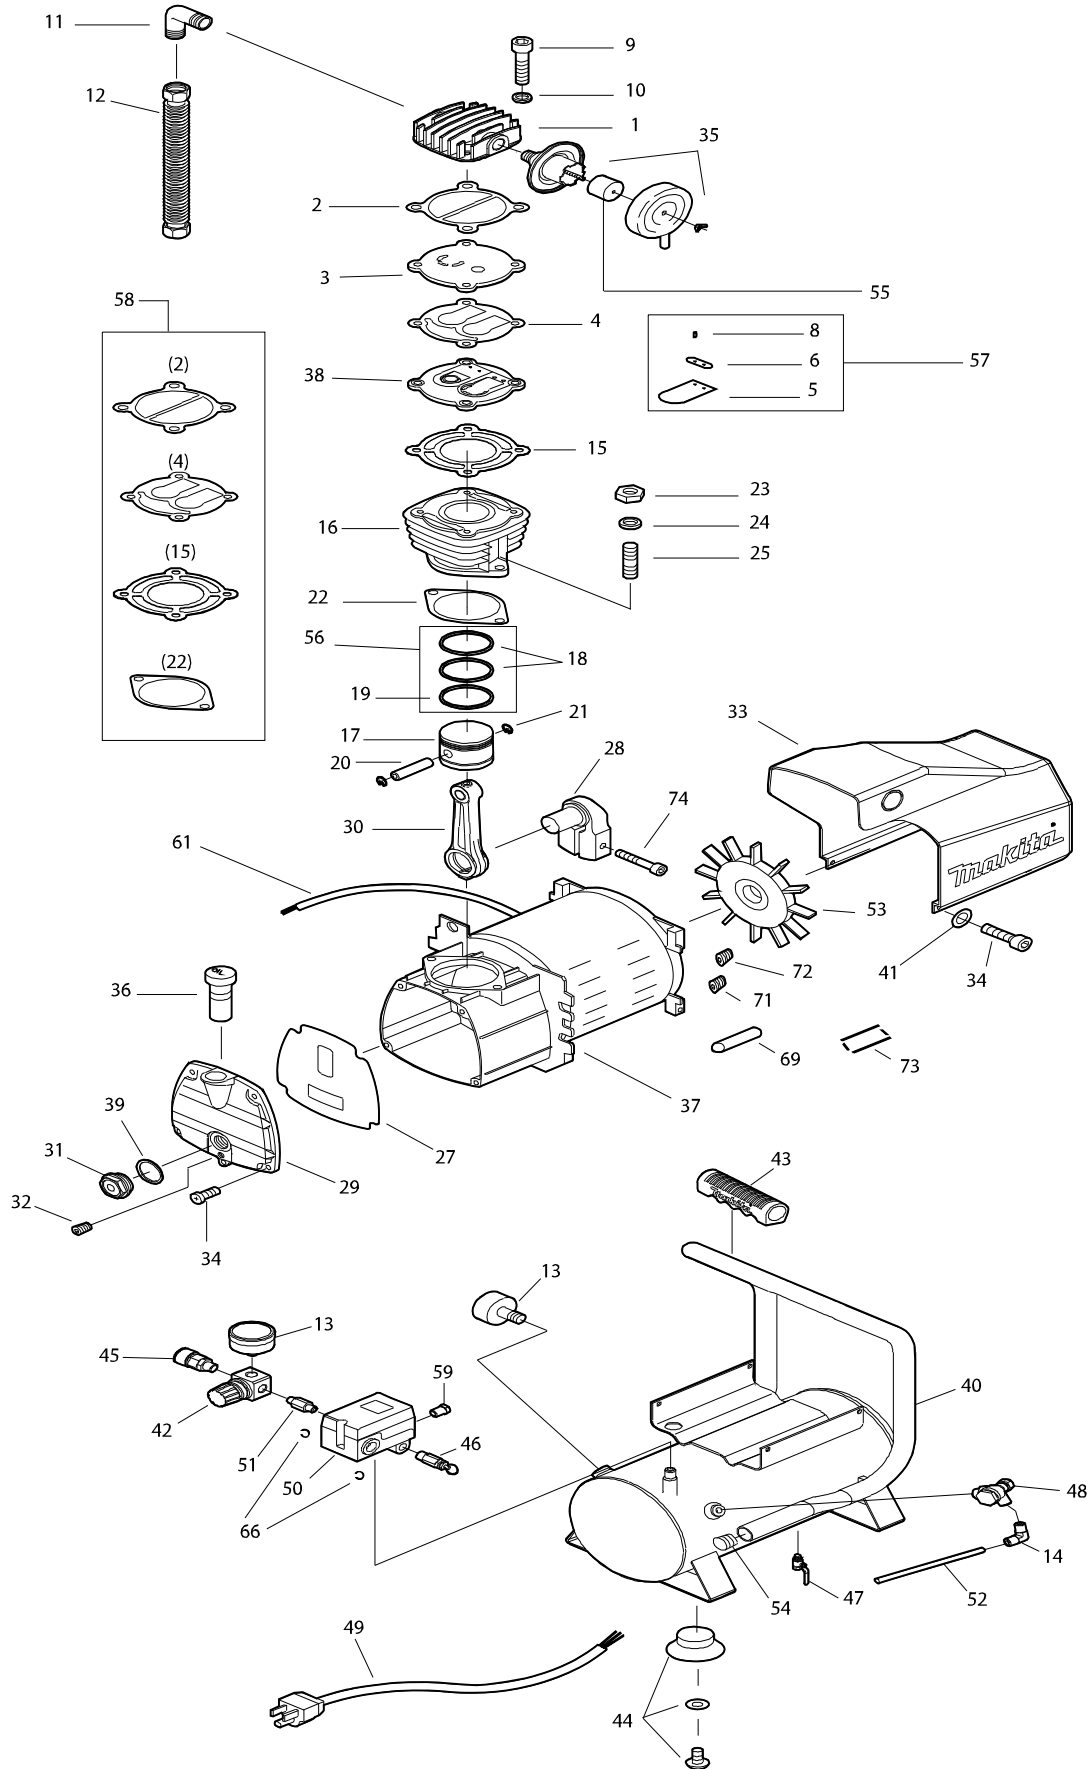

Modelo MAC700 AIR COMPRESSOR

Modelo MAC700 AIR COMPRESSOR

Pieza	Código	Descripción	Info	CTD.	N/O	Opc. 1	Opc. 2	OBS.
001	WS0101001E	CYLINDER HEAD		1				
002	WS0211001E	VALVE SEAT TO HEAD GASKET		1				
003	WS0104001E	INLET VALVE SEAT		1				
004	WS0212001E	INLET&EXHAUST VALVESEAT GASKE		1				
005	WS0125001E	INLET & EXHAUST VALVE PLATE		2				
006	WS0127001E	INLET & EXHAUST SPRING PLATE		2				
008	WS0126001E	VALVE PLATE SCREW		4				
009	WS0352087E	CYLINDER HEAD BOLT		4				
010	WS0382011E	SPRING WASHER FOR HEAD BOLT		4				
011	WS0151404E	EXHAUST ELBOW		1				
012	WS230092SE	DISCHARGE TUBE ASSEMBLY		1				
013	WS0411028E	PRESSURE GAUGE		2				
014	WS0151001E	UNLOADING ELBOW		1				
015	WS0213001E	VALVE SEAT TO CYLINDER GASKET		1				
016	WS0201013E	CYLINDER		1				
017	WS0203002E	PISTON		1				
018	WS0206002E	COMPRESSION RING		2				
019	WS0207002E	OIL CONTROL RING		1				
020	WS0204002E	PISTON PIN		1				
021	WS0205001E	PISTON PIN SNAP RING		2				
022	WS0214001E	CYLINDER TO CRANKCASE GASKET		1				
023	WS0371005E	SET NUT		2				
024	WS0382005E	SPRING WASHER		2				
025	WS0358001E	DOUBLE HEAD SCREW		2				
027	WS0215001E	CRANKCASE COVER GASKET		1				
028	WS0302001E	CRANKSHAFT		1				
029	WS0304013E	CRANKCASE COVER		1				
030	WS0316001E	CONNECTING ROD		1				
031	WS0321001E	OIL SIGHT GAUGE		1				
032	WS0360001E	OIL DRAINING PLUG		1				
033	WS0433011E	MOTOR COVER		1				
034	WS0352071E	MOTOR / CRANKCASE COVER BOLT		9				
035	WS0170006E	AIR FILTER ASSEMBLY		1				
036	WS0324003E	OIL FILTER/CRANKCASE BREATHER		1				
037	WS0251215E	ELECTRIC MOTOR/CRANKCASE 110V		1				
038	WS0114001E	EXHAUST VALVE SEAT		1				
039	WS0217001E	OIL GAUGE GASKET		1				
040	WS0401129E	AIR TANK		1				
041	WS0382004E	SPRING WASHER		4				
042	WS0410030E	REGULATOR		1				
043	WS0435017E	RUBBER HANDLE		1				
044	WS0434002E	TANK FOOT ASSEMBLY		4				
045	WS0447013E	QUICK COUPLER		1				
046	WS0407001E	SAFETY VALVE		1				
047	WS0413008E	DRAIN COCK		1				
048	WS0409016E	CHECK VALVE		1				
049	WS0452005E	POWER CORD		1				
050	WS0412024E	PRESSURE SWITCH		1				