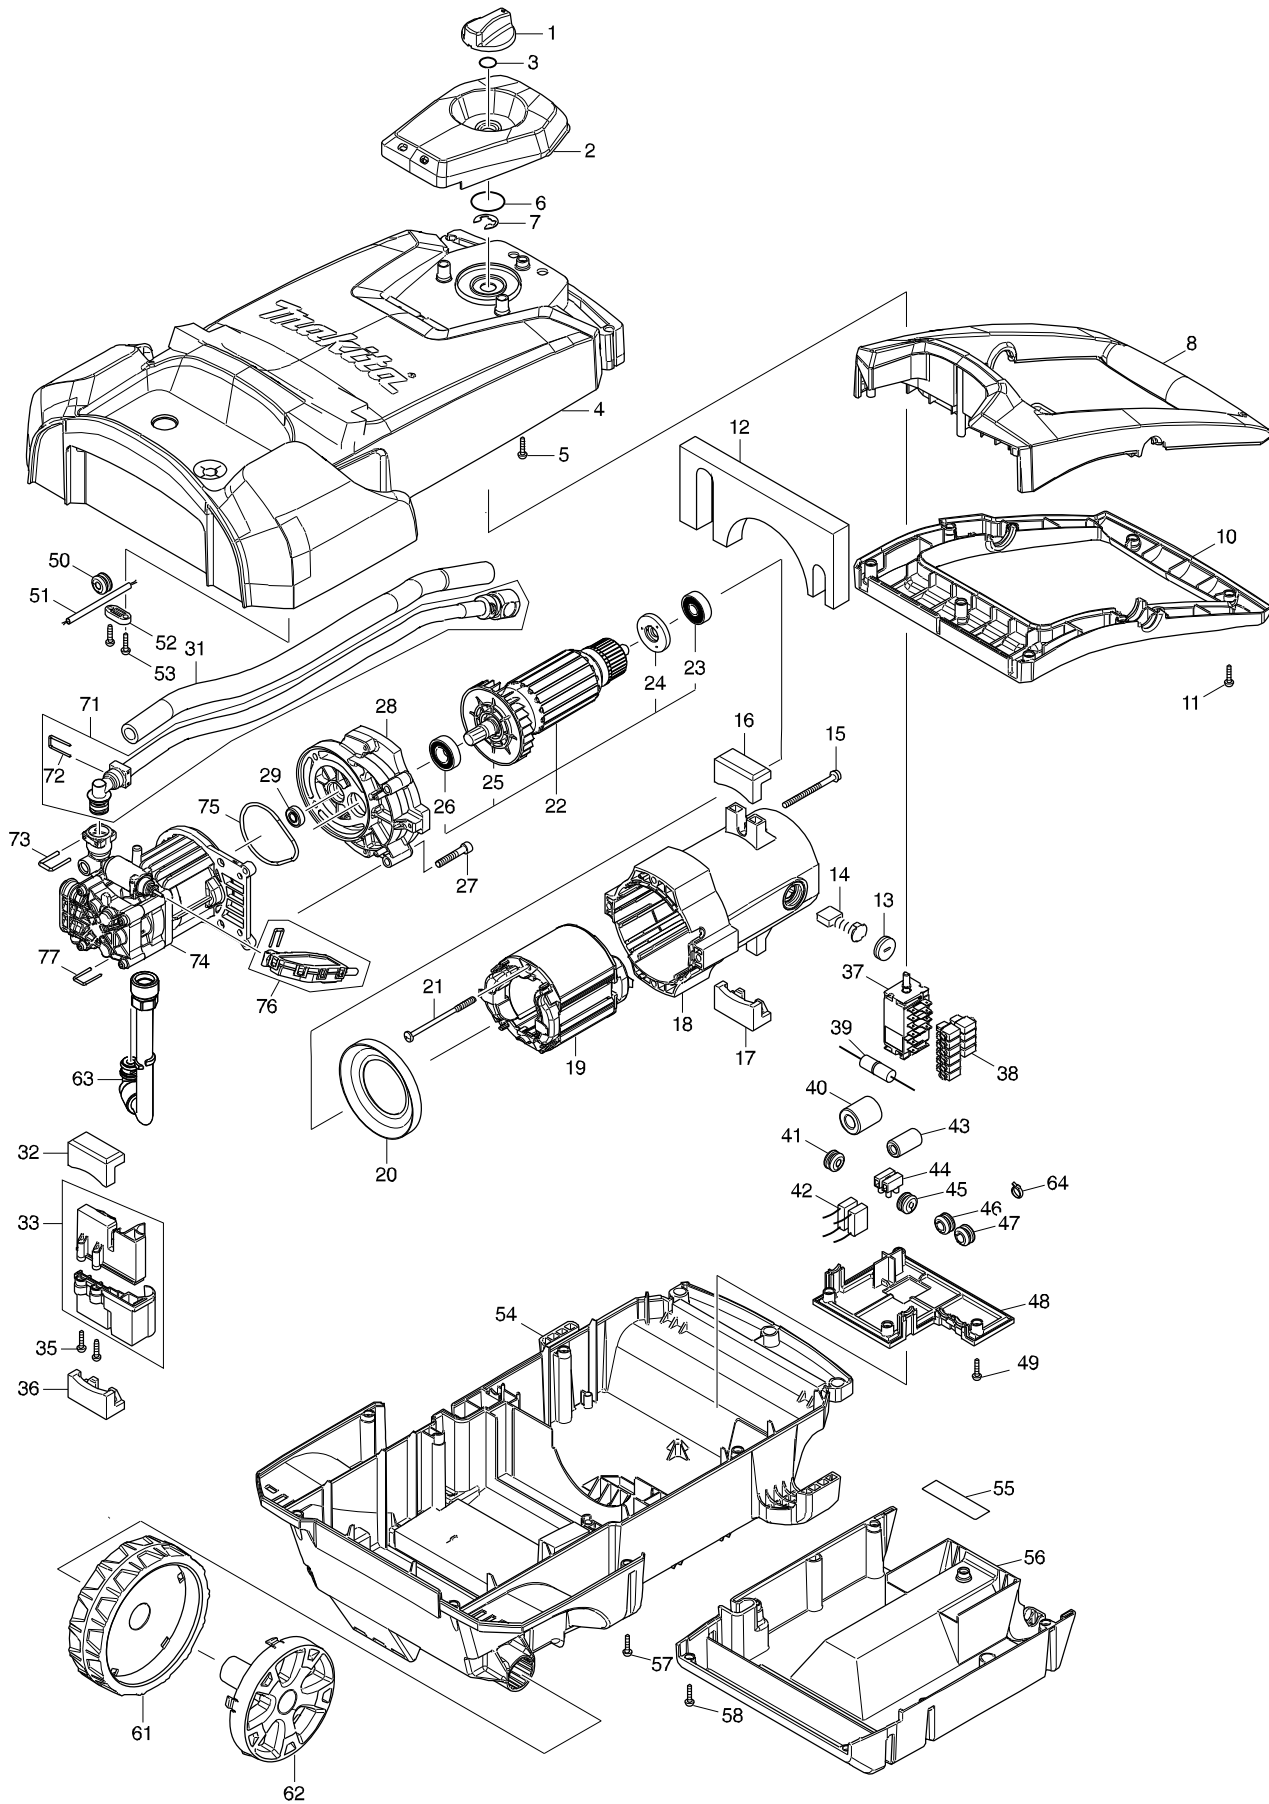

Modelo HW1300 HIGH PRESSURE WASHER