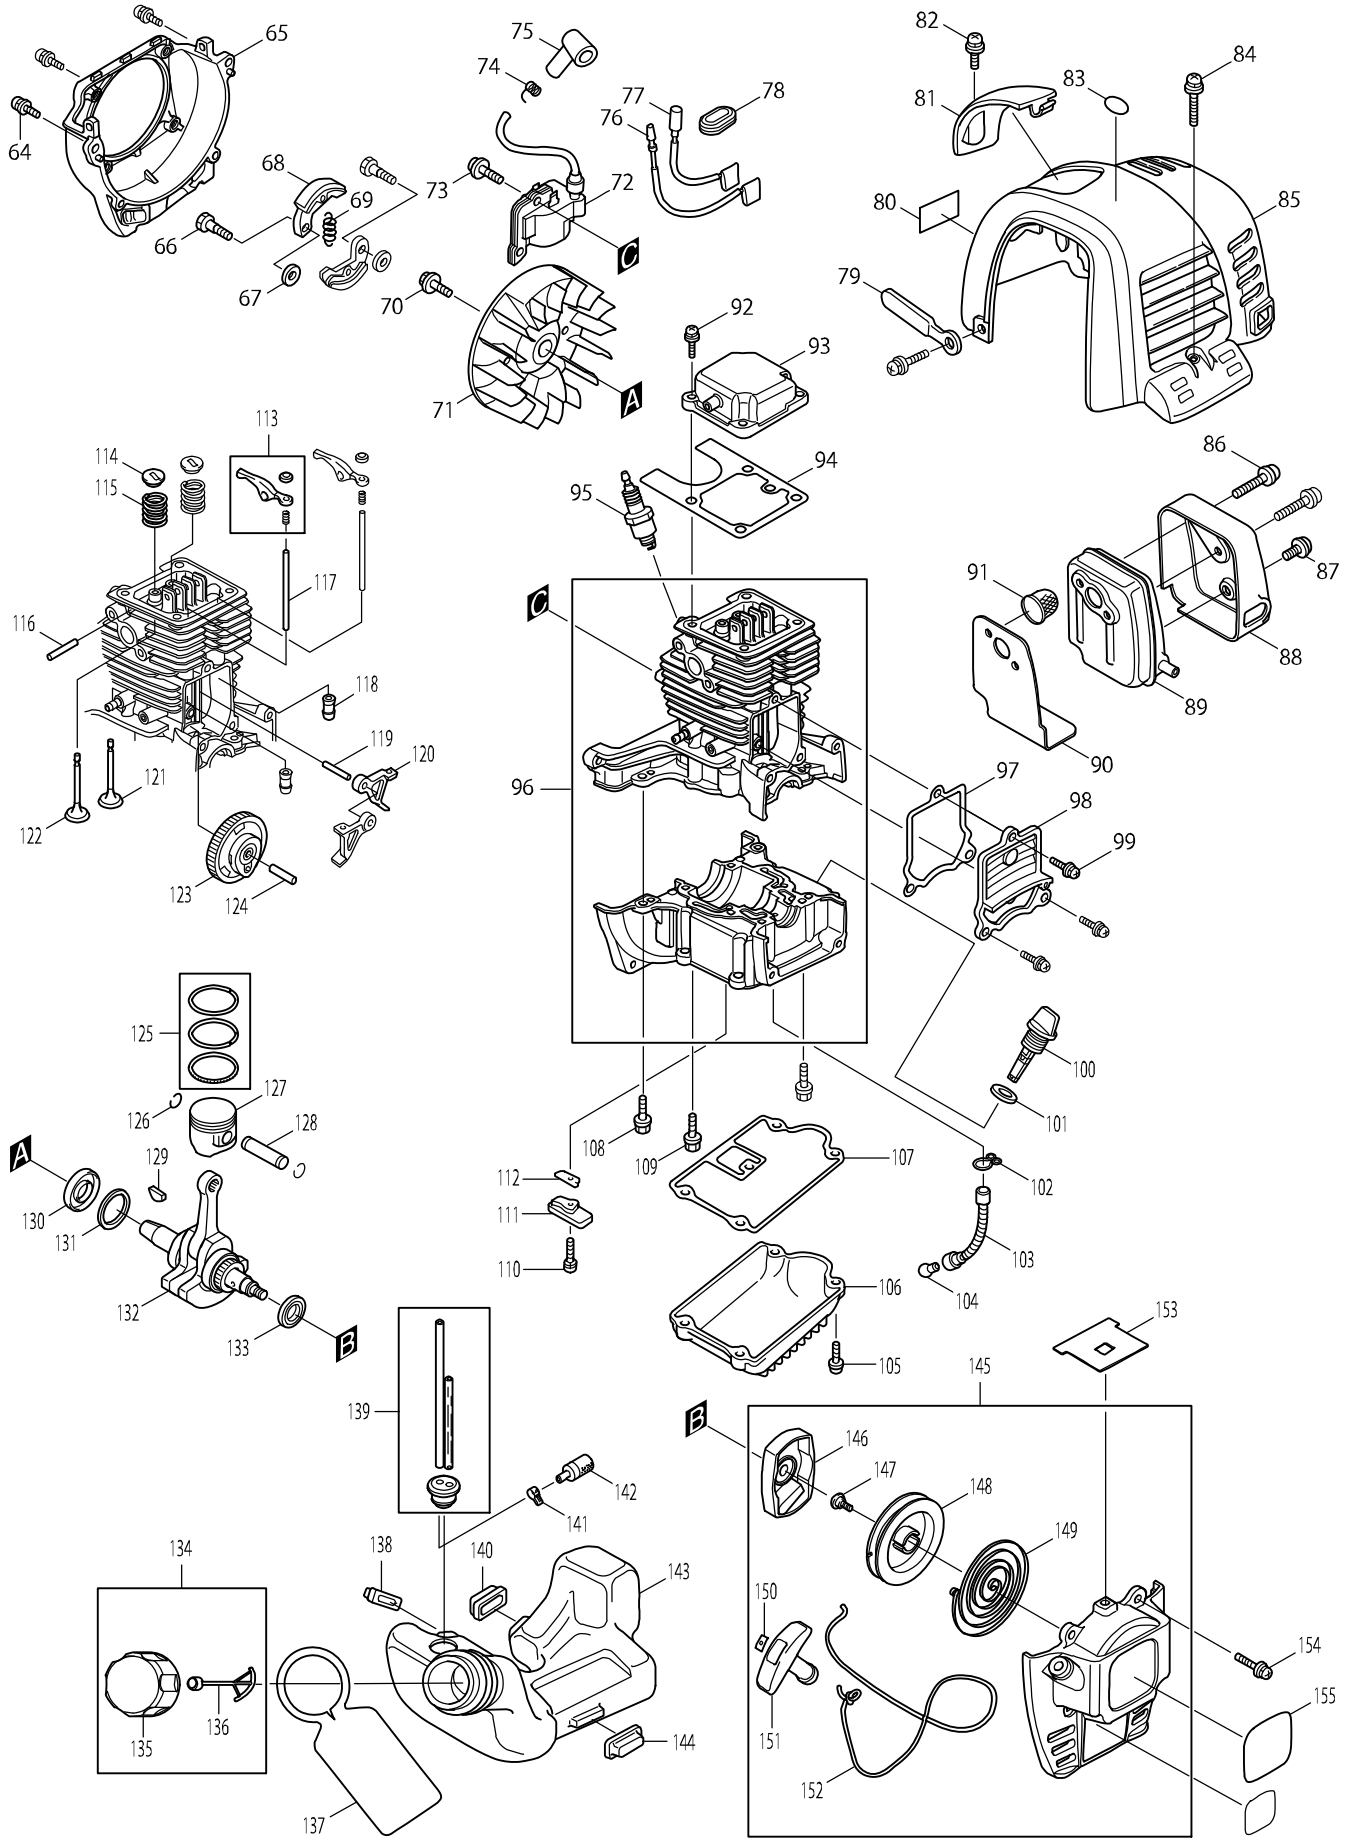

Model No. EBH340R BRUSH CUTTER