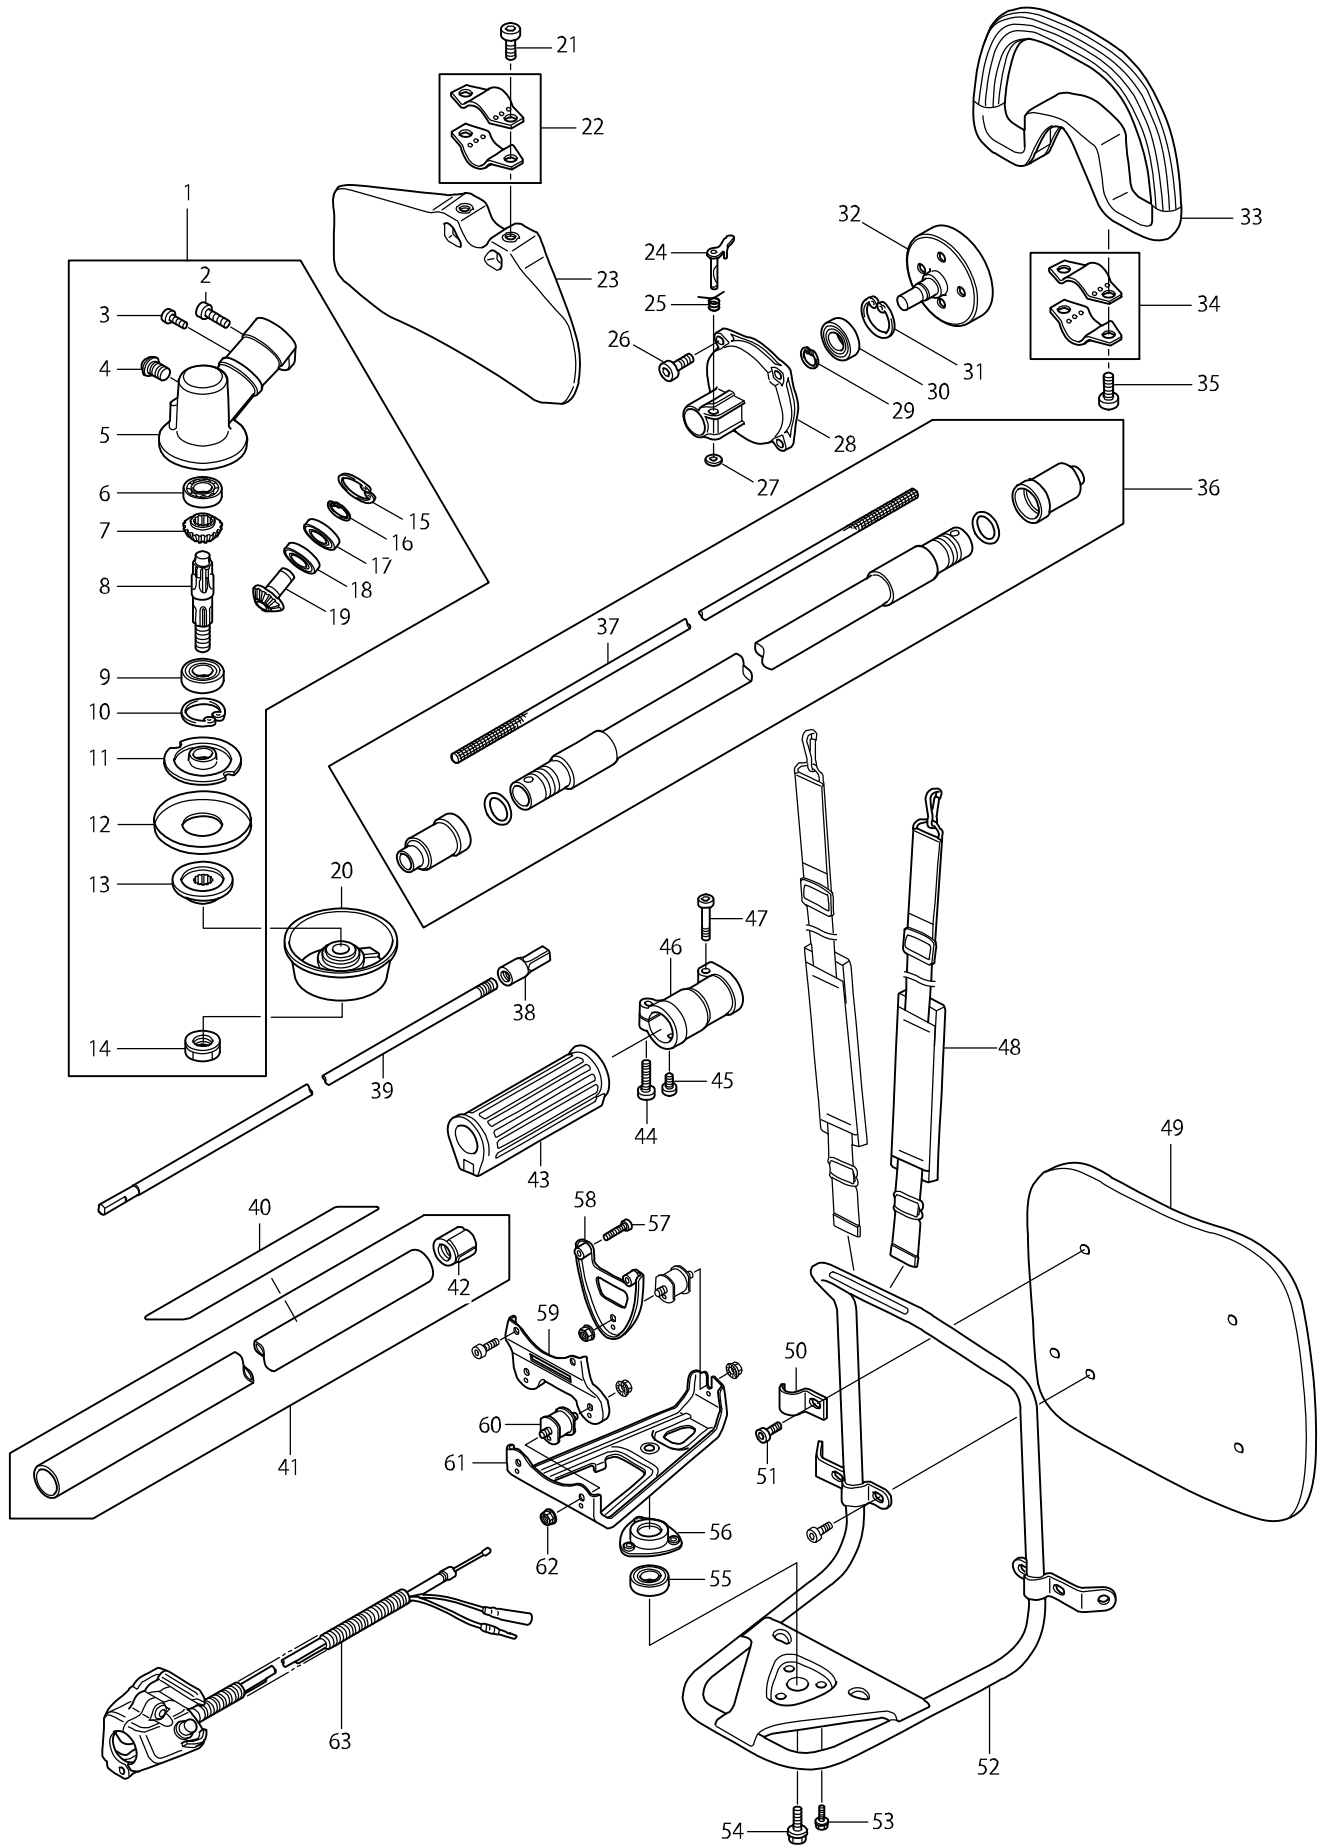

Model No. EBH340R BRUSH CUTTER