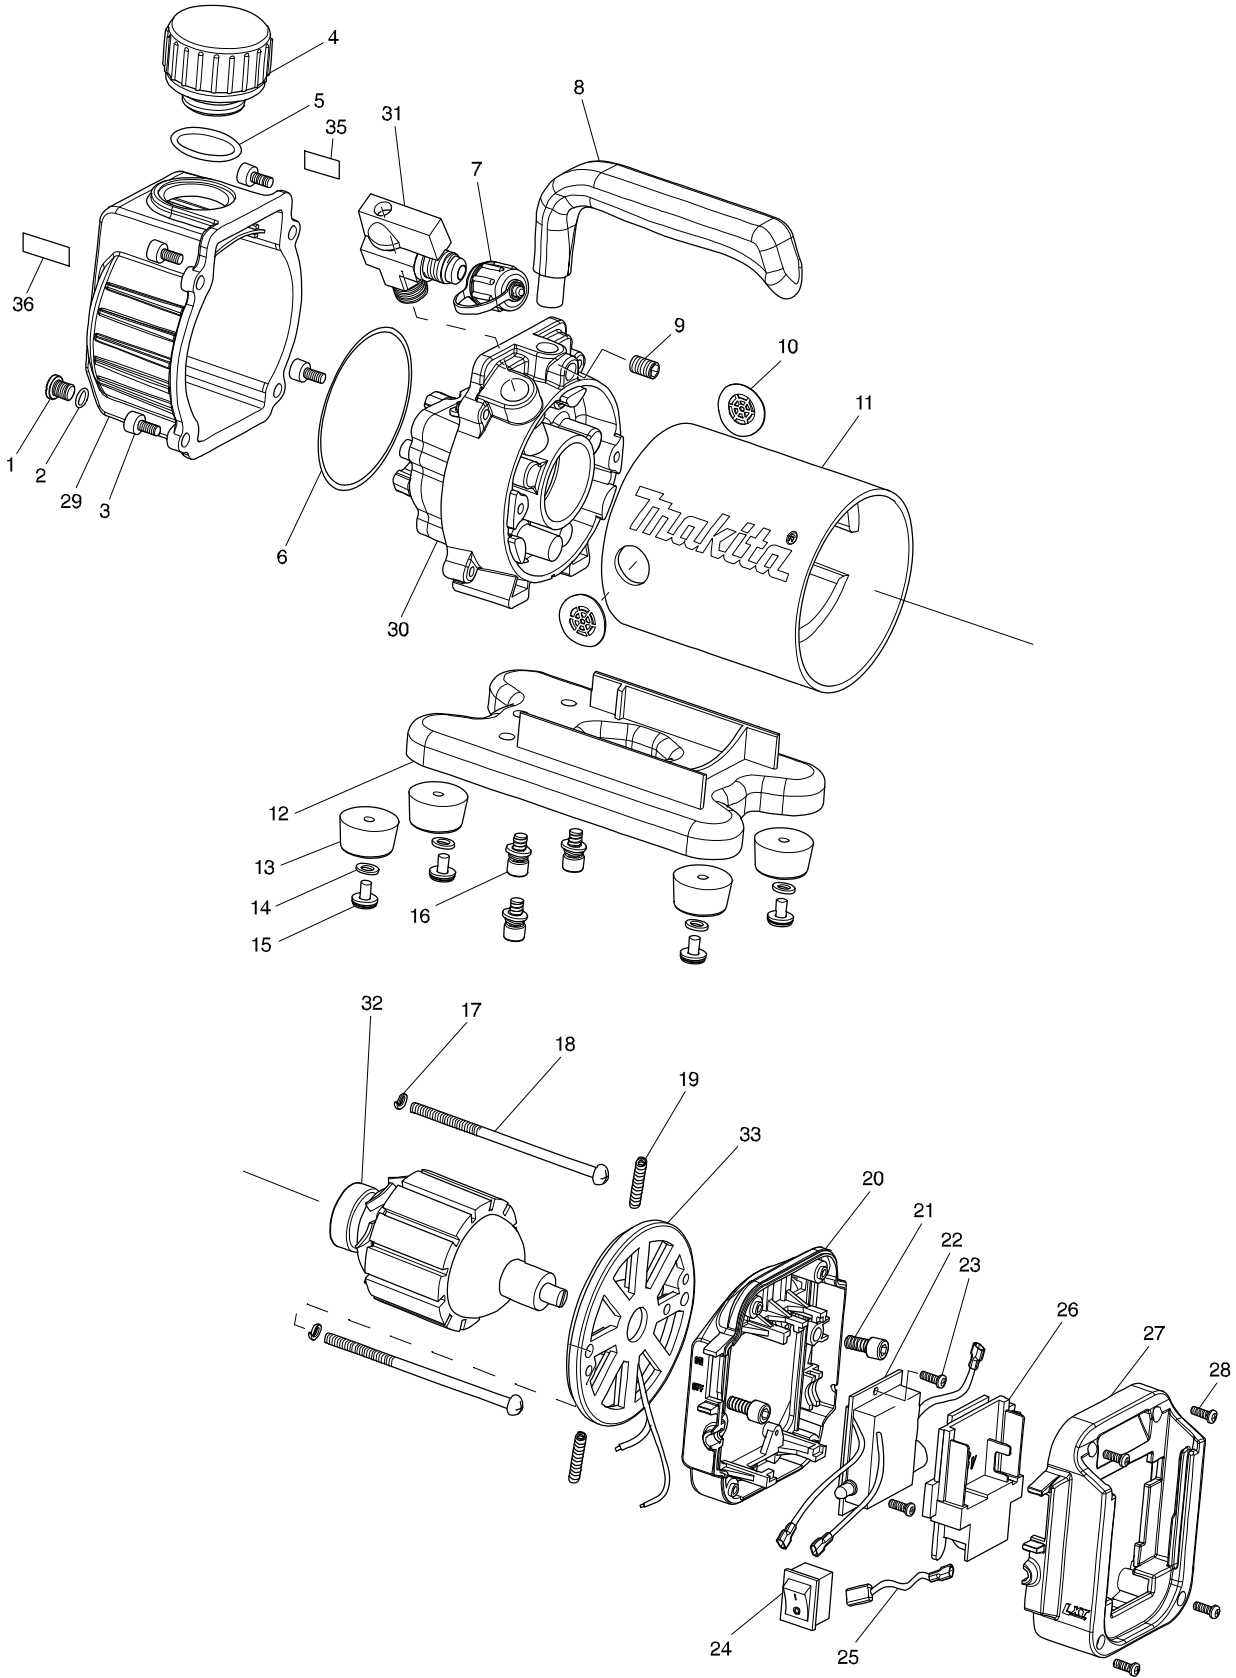

Model No. DVP180 CORDLESS VACUUM PUMP

Model : DVP180 CORDLESS VACUUM PUMP

Item	Sub	Parts No.	Parts Description	Qty
1		AS000VP009	DRAIN PLUG M8X12	1
2		AS000VP010	O-RING 10X2.5	1
3		AS000VP011	HEXAGON BOLT M5X16	4
4		AS000VP012	OIL FILL/EXHAUST CAP	1
5		AS000VP013	O-RING 26X2.2	1
6		AS000VP014	O-RING 95X3.1	1
7		AS000VP017	INLET PORT CAP (5/16")	1
8		AS000VP018	HANDLE	1
9		AS000VP019	HEXAGON BOLT M5X8	1
10		AS000VP020	INLET PORT CAP	2
11		AS00VP021M	MOTOR HOUSING	1
12		AS000VP022	BASE	1
13		AS000VP023	RUBBER BASE	4
14		AS000VP024	WASHER 4.5X12X1.0	4
15		AS000VP025	TAPPING SCREW M4X1	4
16		AS000VP026	HEXAGON BOLT (W/WAHSER) M5X16	3
17		AS000VP027	SPRING WASHER M5	2
18		AS000VP028	PAN HEAD SCREW M5X100	2
19		AS000VP029	CARBON BRUSH SPRING	2
20		AS000VP030	BATTERY HOLDER (FRONT)	1
21		AS000VP033	HEXAGON BOLT M5X10	2
22		AS000VP034	CIRCUIT BOARD	1
23		AS000VP035	TAPPING SCREW M3X10	2
24		AS000VP036	POWER SWITCH	1
25		AS000VP037	LEAD WIRE	1
26		643899-6	TERMINAL	1
27		AS00VP039K	BATTERY HOLDER (REAR)	1
28		AS000VP035	TAPPING SCREW M3X10	4
29		AS0VP008MK	OIL TANK ASS'Y	1
30		AS00VP015M	PUMP ASS'Y	1
31		AS000VP016	INTAKE SHUT-OFF VALVE	1
32		AS000VP031	ARMATURE	1
33		AS000VP032	MOTOR COVER (REAR)	1
35		AS00SS0306	CAUTION LABEL (OIL)	1
36		AS00SS0305	CAUTION LABEL (HEAT)	1