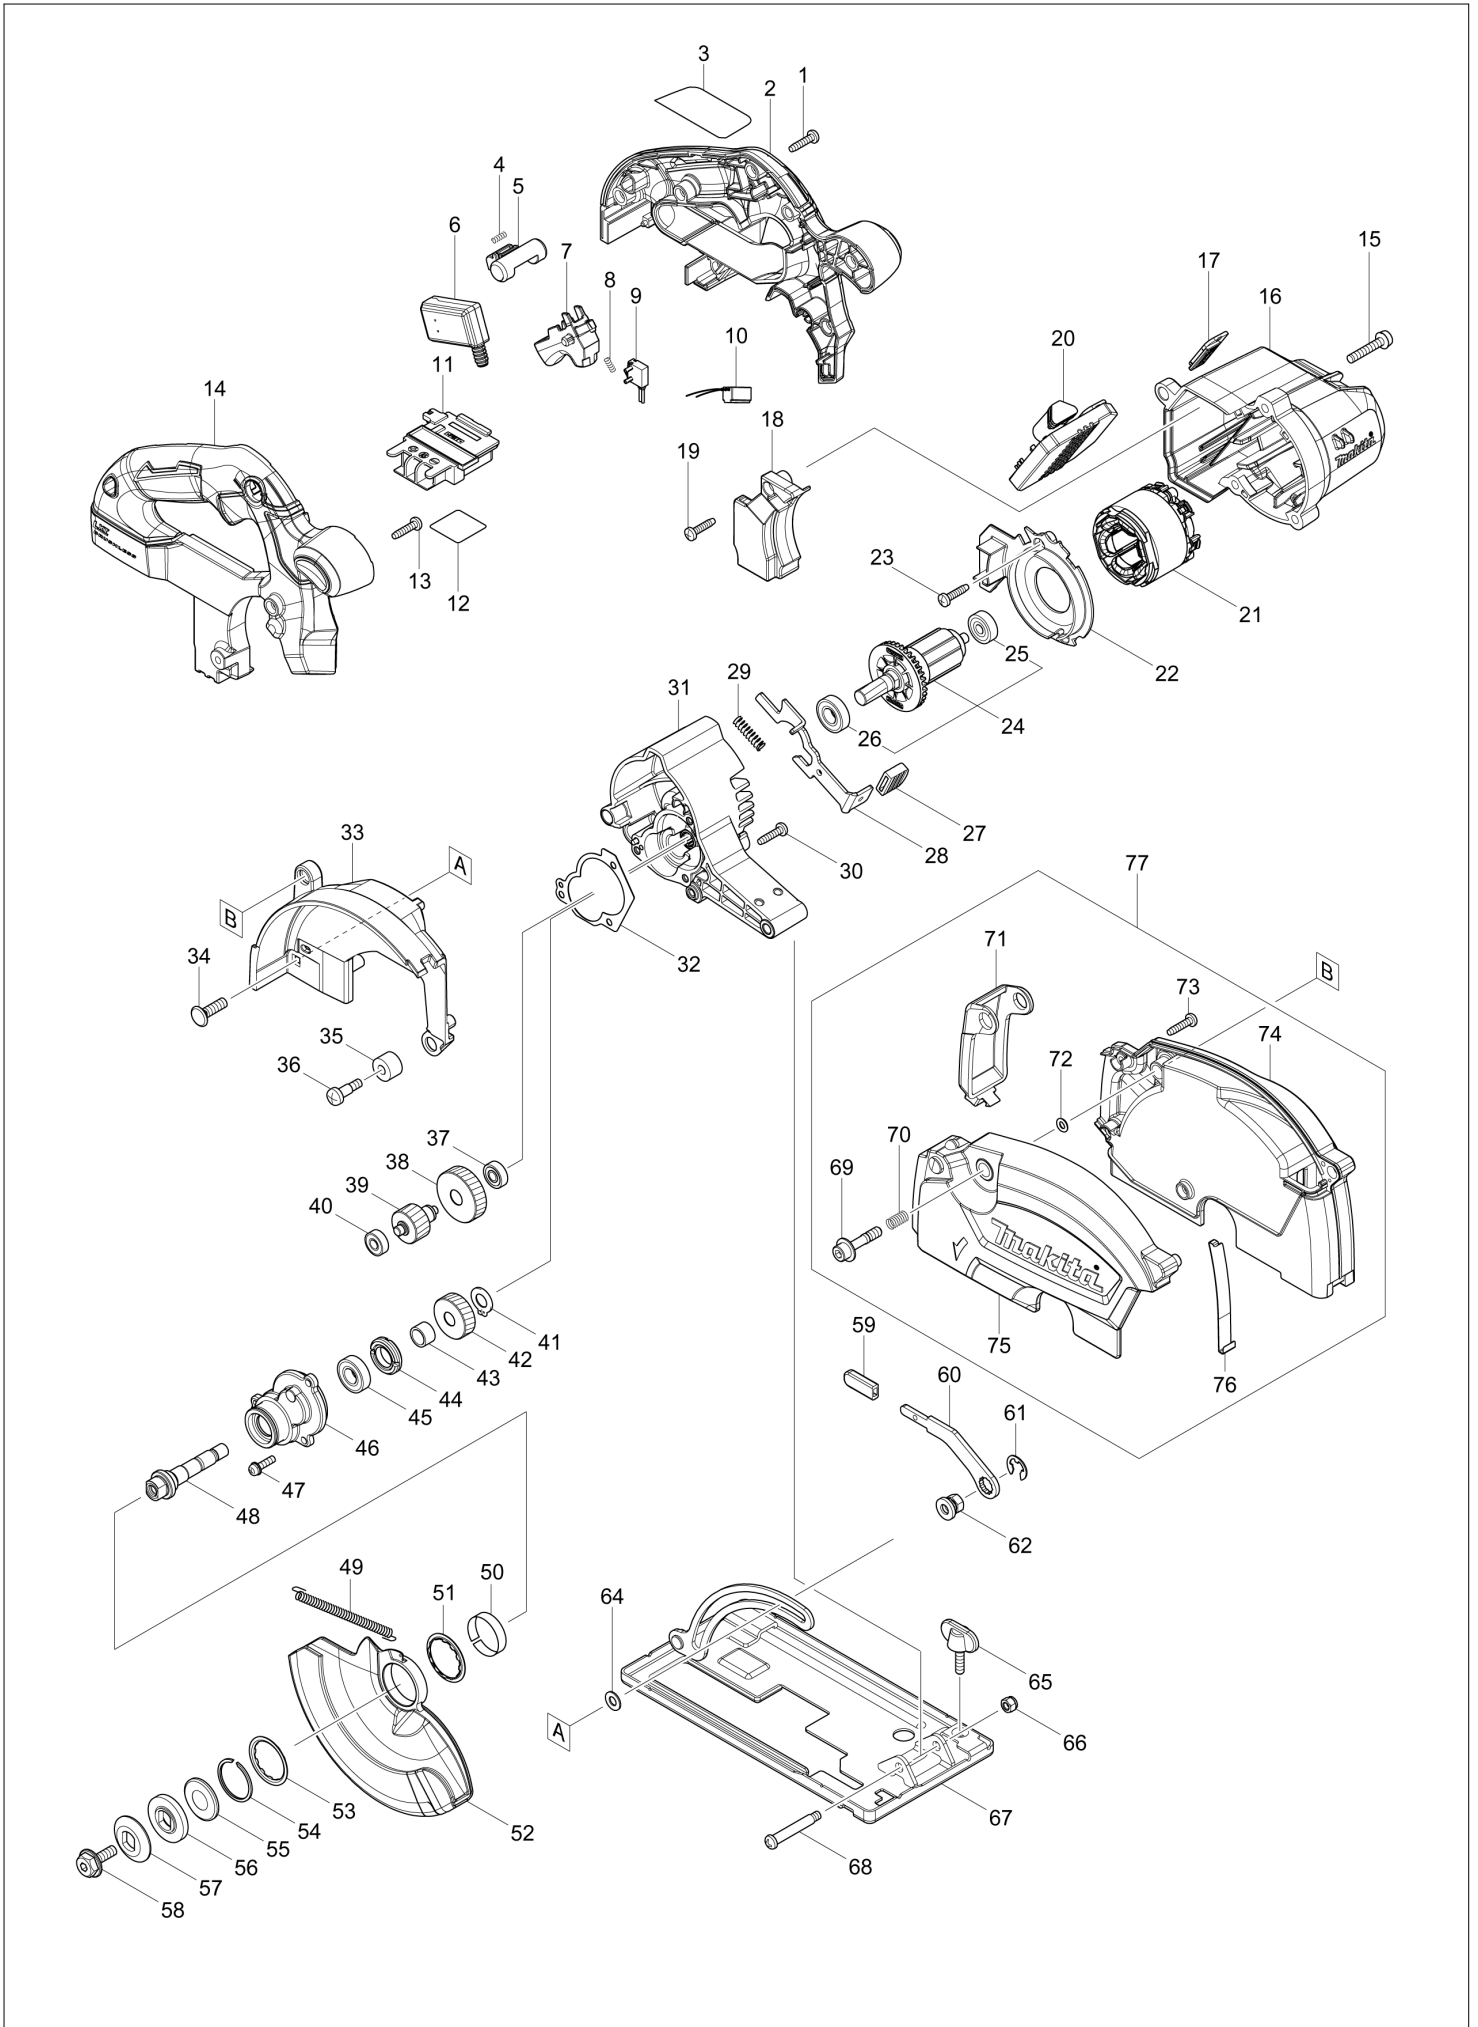

(MX) DCS553 / 150MM CORDLESS METAL CUTTER

MX	MEXICO

DCS553 / 150MM CORDLESS METAL CUTTER

Item	Sub	Parts No.	Parts Description	Qty	I/C	E/C No.	Close No.	Remark
001		265995-6	TAPPING SCREW 4X18	6				
002		183K13-3	HANDLE SET	1				
	C10	263005-3	RUBBER PIN 6	2				
	D10		INC. 14					
003		854S64-8	DCS553 NAME PLATE	1				
004		231433-0	COMPRESSION SPRING 4	1				
005		419704-7	LOCK OFF BUTTON	1				
006		651083-9	SWITCH C3XA-1PSPM	1				
007		458594-3	SWITCH LEVER	1				
008		231433-0	COMPRESSION SPRING 4	1				
009		632M68-2	SWITCH UNIT	1				
010		620936-3	LED CIRCUIT	1				
011		643874-2	TERMINAL	1				
012		854S72-9	DCS553 SERIAL NO. LABEL	1				
013		265995-6	TAPPING SCREW 4X18	2				
014		183K13-3	HANDLE SET	1				
	C10	263005-3	RUBBER PIN 6	2				
	D10		INC. 2					
015		911253-5	PAN HEAD SCREW M5X30	3				
016		458656-7	MOTOR HOUSING	1				
017		144251-6	INDICATION PLATE COMPLETE	1				
018		458657-5	MOTOR HOUSING COVER	1				
019		265995-6	TAPPING SCREW 4X18	1				
020		620938-9	CONTROLLER	1			DJ461	
020-1		620L75-1	CONTROLLER	1	S	DJ461		
021		629368-1	STATOR	1			DJ461	
021-1		629C04-7	STATOR	1	S	DJ461		
022		458658-3	BAFFLE PLATE	1				
023		265995-6	TAPPING SCREW 4X18	2				
024		519530-5	ROTOR ASS'Y	1			D0287	
	D10		INC. 25,26				D0287	
024-1		510437-8	ROTOR ASS'Y	1	<	D0287	DF420	
	D10		INC. 25,26			D0287	DF420	
024-2		510437-8	ROTOR ASS'Y	1	O	DF420		
	D10		INC. 25,26			DF420		
025		210022-4	BALL BEARING 626DDW	1				
026		210069-8	BALL BEARING 6900DDW	1			D0287	
026-1		210214-5	BALL BEARING 6900DDW	1	<	D0287		
027		286039-9	CAP	1				
028		346885-3	SHAFT LOCK	1				
029		233117-6	COMPRESSION SPRING 6	1				
030		265995-6	TAPPING SCREW 4X18	2				
031		140D79-4	GEAR HOUSING COMPLETE	1				
	C10	213961-7	O RING 22	1				
032		424715-9	GASKET	1				
033		458661-4	BLADE CASE	1				
034		266737-1	FLAT HEAD SQ. NECK BOLT M6X20	1				
035		262511-5	RUBBER SLEEVE 6	1				
036		265115-2	+ PAN HEAD SCREW M5	1				
037		210065-6	BALL BEARING 625ZZ	1				
038		227809-7	HELICAL GEAR 30	1				
039		227807-1	HELICAL GEAR 17	1				
040		210033-9	BALL BEARING 696ZZ	1				
041		961005-4	RETAINING RING S-9	1				
042		227808-9	HELICAL GEAR 24	1				
043		257728-3	SLEEVE 10	1				
044		285847-5	BEARING RETAINER 14-23	1				
045		210069-8	BALL BEARING 6900DDW	1			D0287	
045-1		210214-5	BALL BEARING 6900DDW	1	<	D0287		
046		143228-8	BEARING BOX COMPLETE	1				
	C10	263002-9	RUBBER PIN 4	1				
047		911128-8	P.H.SCREW M4X16 WITH WR	3				
048		326540-3	SPINDLE	1				
049		231792-2	TENSION SPRING 3	1				
050		345470-9	THICKNESS RING	1				

A:DCS553Z(N)
B:DCS553RFJ(L)

Interchange
O : Yes
X : No
< : the new part can be substituted for the current.
> : the current part can be substituted for the new.
S : Interchangeable as a set.