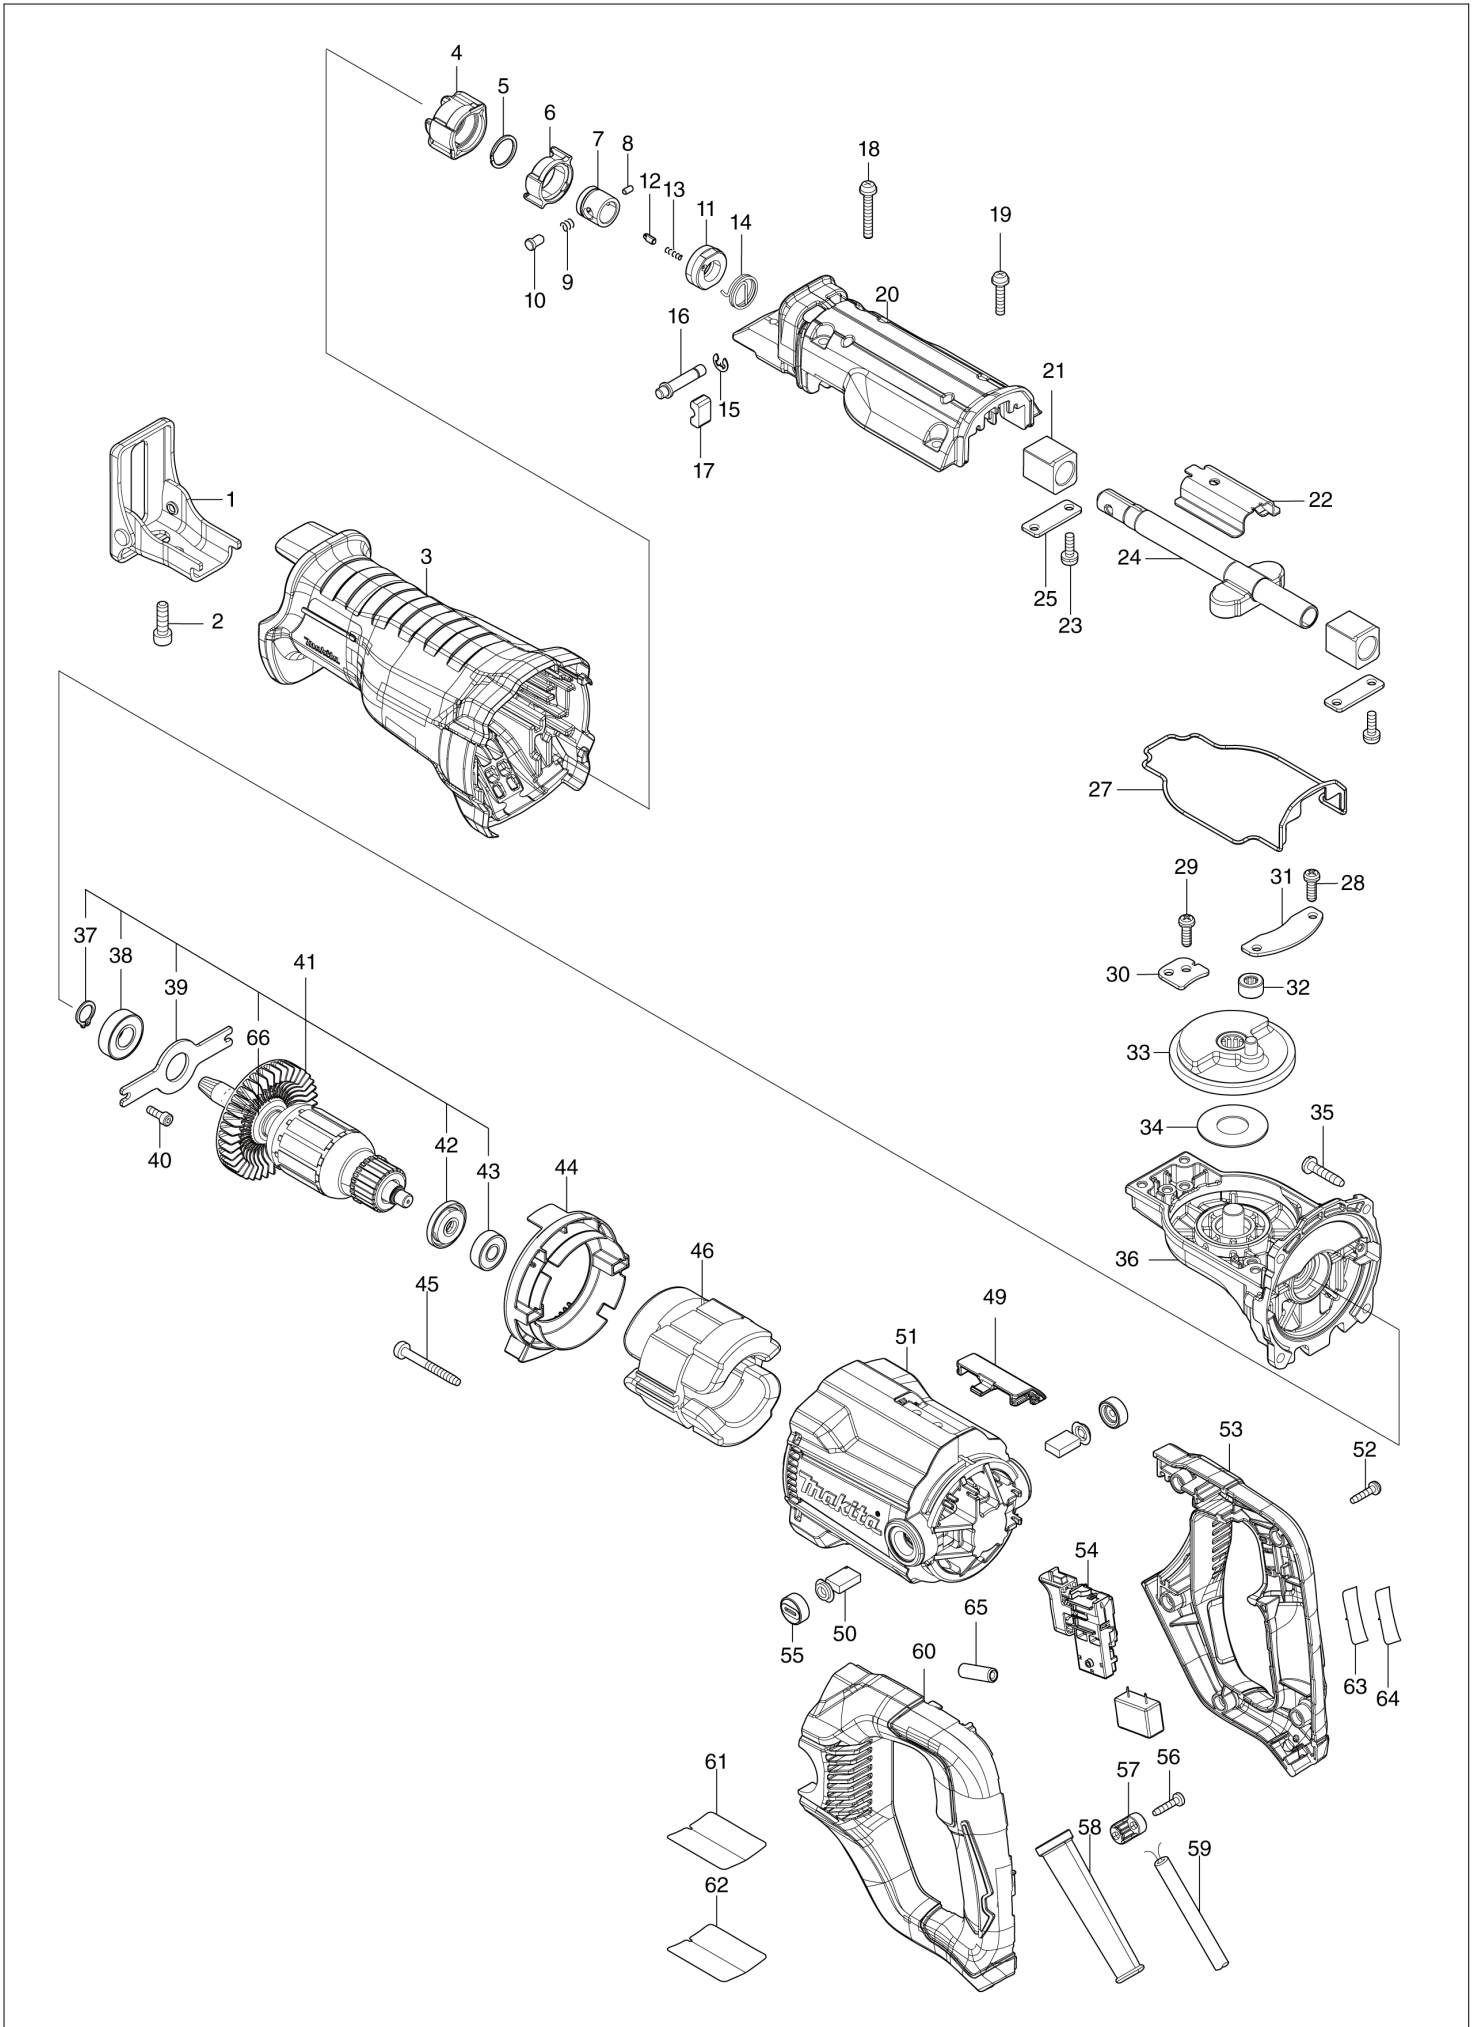

(MX) JR3051T / RECIPRO SAW

MX

MEXICO

JR3051T / RECIPRO SAW

Item	Sub	Parts No.	Parts Description	Qty	I/C	E/C No.	Close No.	Remark
001		162704-3	SHOE	1				
002		265844-7	HEX. SOCKET HEAD BOLT M6X20	1				
003		422537-1	INSULATION COVER	1				
004		422223-4	PROTECTOR	1				
005		257430-8	RETAINING RING(EXT)18	1				
006		310848-5	DRIVING SLEEVE	1				
007		327043-0	GUIDE SLEEVE	1				
008		268094-3	PIN 3	1				
009		234381-2	COMPRESSION SPRING 6	1				
010		256569-4	SHOULDER PIN 5	1				
011		458968-8	CONNECTING SLEEVE	1				
012		310912-2	PUSH PIN	1				
013		232472-3	COMPRESSION SPRING 2	1				
014		233594-2	TORSION SPRING 17	1				
015		961018-5	STOP RING E-5	1				
016		256934-7	COLLARED PIN 6	1				
017		327441-8	BLOCK	1				
018		911258-5	PAN HEAD SCREW M5X35	2				
019		911243-8	PAN HEAD SCREW M5X25	2				
020		140R13-8	GEAR HOUSING COVER COMPLETE	1				
	C10	213174-0	X RING 14	1				
021		214169-6	PLANE BEARING 14	2				
022		347596-3	SLIDE PLATE	1				
023		911225-0	PAN HEAD SCREW M5X16	4				
024		162705-1	SLIDER	1				
025		341462-6	PLATE	2				
026		136188-1	GEAR HOUSING COVER ASS'Y	1		Y08505		
	D10		INC. 4-17,20-25			Y08505		
027		422538-9	SEAL RING	1				
028		911225-0	PAN HEAD SCREW M5X16	2				
029		911225-0	PAN HEAD SCREW M5X16	2				
030		347597-1	GEAR PLATE A	1				
031		346715-8	GEAR PLATE	1				
032		212959-1	NEEDLE BEARING 708	1				
033		140R15-4	GEAR COMPLETE	1				
034		267290-0	FLAT WASHER 18	1				
035		266459-3	TAPPING SCREW 5X25	4				
036		140R12-0	GEAR HOUSING COMPLETE	1				
037		961052-5	RETAINING RING (EXT) S-12	1				
038		211131-2	BALL BEARING 6001DDW	1			D1521	
038-1		210105-0	BALL BEARING 6001LLU	1	<	D1521		
039		285036-2	BEARING RETAINER 80	1				
040		265353-6	HEX. SOCKET HEAD BOLT M4X12	2				
041		511A02-2	ARMATURE ASS'Y 115V	1				
	D10		INC. 37-39,42,43,66					
042		681644-1	INSULATION WASHER	1				
043		210029-0	BALL BEARING 608ZZ	1				
044		459919-4	BAFFLE PLATE	1				
045		266056-5	TAPPING SCREW 5X45	2				
046		521892-9	FIELD ASS'Y 115V	1				
	C10	654020-2	RING TERMINAL	2				
	C20	654501-6	CONNECTOR P-1.25	2			DE676	
	C21	654485-8	PARALLEL SPLICE	2	O	DE676		
049		459920-9	HOOK COVER	1				
050		194996-6	CARBON BRUSH SET CB-303	1				
051		140R14-6	MOTOR HOUSING COMPLETE	1				
	C10	644501-4	BRUSH HOLDER 5X11	2				
052		266326-2	TAPPING SCREW 4X18	5				
053		183N40-8	HANDLE SET	1				
	D10		INC. 60					
054		651376-4	SWITCH C3VA-2L16	1				
055		643750-0	BRUSH HOLDER CAP 7-11	2				
056		266326-2	TAPPING SCREW 4X18	2				
057		687123-7	STRAIN RELIEF	1				
058		682574-9	CORD GUARD 10-90	1				

Interchange

O : Yes

X : No

< : the new part can be substituted for the current.

> : the current part can be substituted for the new.

S : Interchangeable as a set.