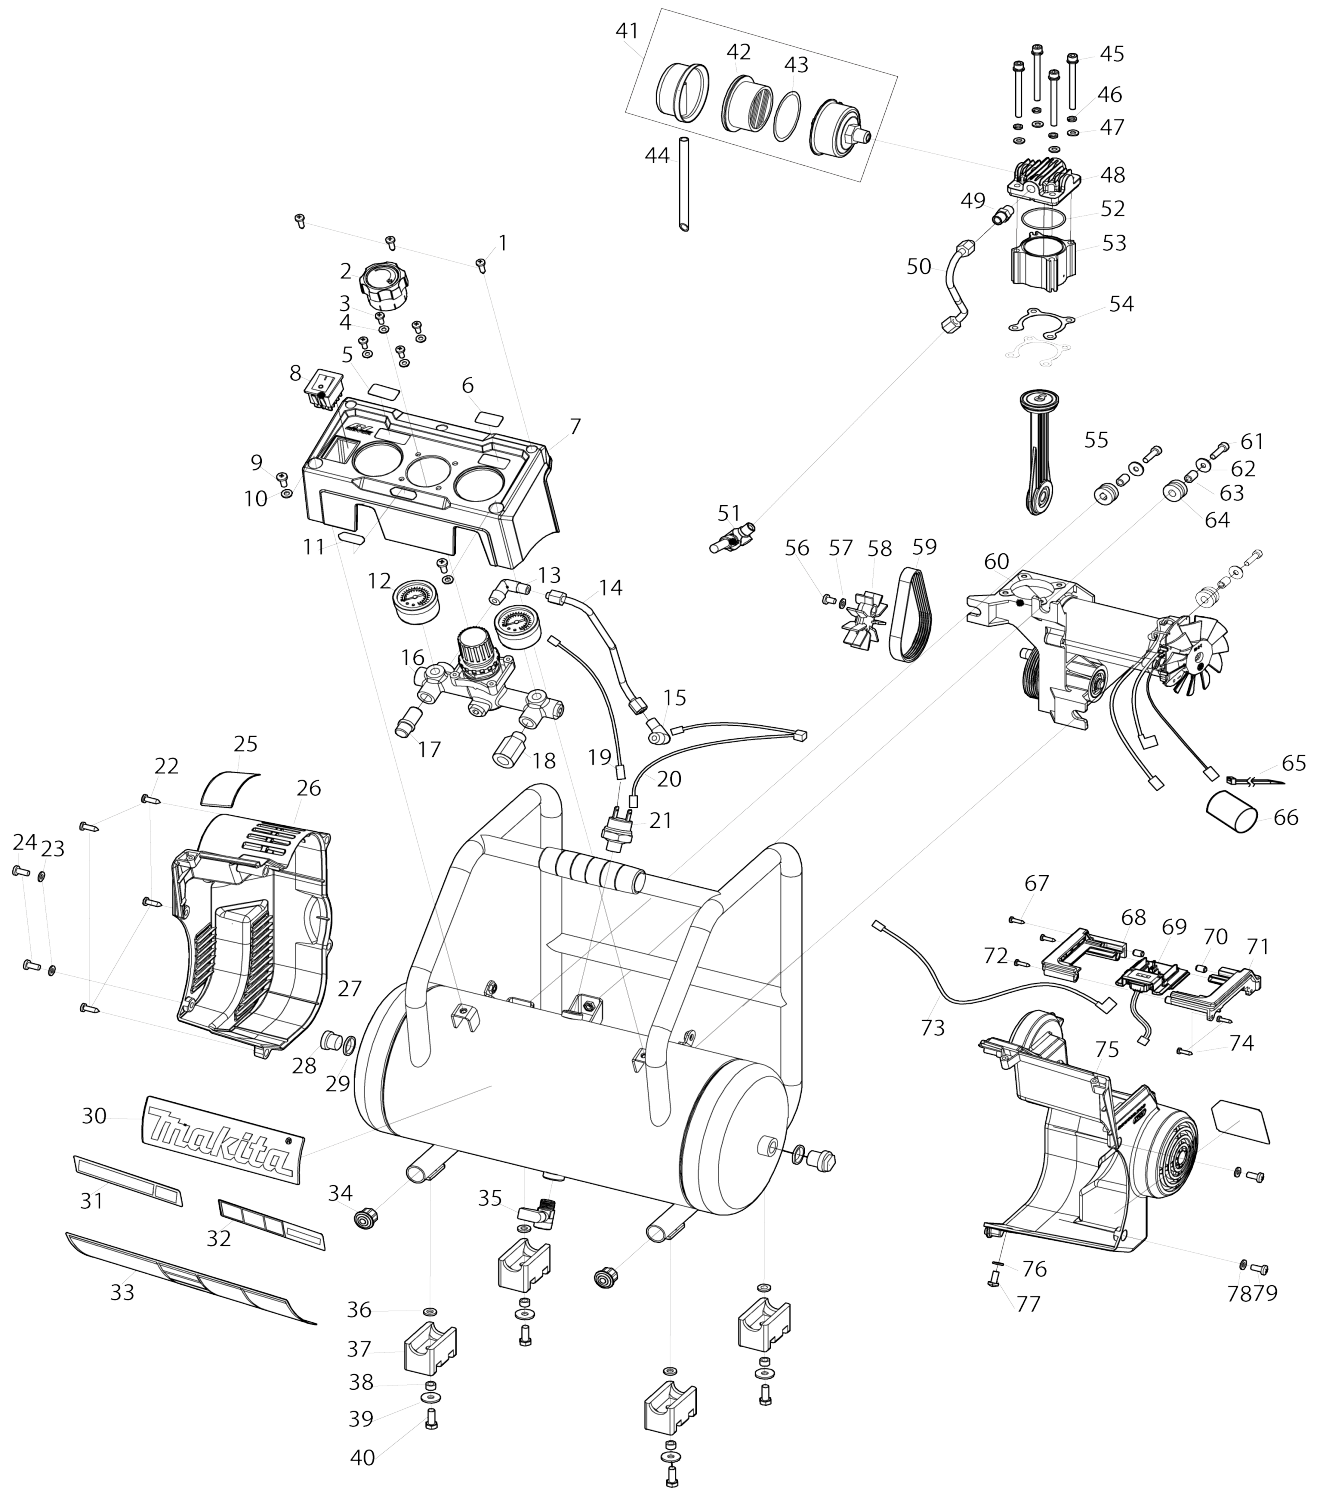

Model No.AC001G CORDLESS AIR COMPRESSOR

Model No.AC001G CORDLESS AIR COMPRESSOR

Artículo No.	No. de Partes	Descripción	Intercambialidad	Cantidad	Nuevo/Viejo	Nota 1	Nota 2
001	HY00001197	TAPPING SCREW ST4.2X16		3			
002	HY00000996	REGULATOR KNOB		1			
003	HY00001193	BIND HEAD SCREW M4X12		4			
004	HY00001201	FLAT WASHER 4		4			
005	HY00001140	TANK LABEL		1			
006	HY00001142	TOOL LABEL		1			
007	HY00001144	COVER F		1			
008	HY00001145	SWITCH		1			
009	HY00001194	BIND HEAD SCREW M5X12		2			
010	HY00001200	FLAT WASHER 5		2			
011	HY00001146	XGT LOGO LABEL		1			
012	HY00000344	PRESSURE GAUGE L		2			
013	HY00001139	ELBOW 6-R1/4		1			
014	HY00001147	PIPE 6 SET (OUT)		1			
015	HY00001139	ELBOW 6-R1/4		1			
016	HY00001148	REGULATOR NPT1/4 COMPLETE		1			
017	HY00000999	SAFETY VALVE COMPLETE 10		1			
018	HY00000337	QUICK COUPLER L NPT1/4		1			
019	HY00001152	LEAD UNIT YELLOW		1			
020	HY00001153	LEAD UNIT BLACK & WHITE		1			
021	HY00001154	PRESSURE SWITCH		1	*		
021-1	HY00001253	PRESSURE SWITCH	O	1			
022	HY00001197	TAPPING SCREW ST4.2X16		4			
023	HY00001200	FLAT WASHER 5		2			
024	HY00001194	BIND HEAD SCREW M5X12		2			
025	HY00001155	CAUTION LABEL		1			
026	HY00001157	COVER L		1			
027	HY00001158	TANK ASSEMBLY		1			
030	HY00001160	MAKITA LOGO LABEL		1			
031	HY00001186	INDICATION LABEL(QUIET)		1			
032	HY00001187	INDICATION LABEL(MODEL NO.)		1			
033	HY00001188	CAUTION LABEL		1			
034	HY00001161	CAP 19		2			
035	HY00001000	DRAN VALVE		1	*		
035-1	HY00001000	DRAN VALVE	O	1			
036	HY00001093	FLAT WASHER 6		4			
037	HY00001162	RUBBER FOOT		4			
038	HY00001003	BUSHING		4			
039	HY00001004	FLAT WASHER 6		4			
040	HY00001005	HEX.BOLT M6X16		4			
041	HY00001163	AIR FILTER ASSEMBLY		1			
041		INC. 42,43					
042	HY00000970	AIR FILTER ELEMENT		1			
043	HY00001164	O-RING 50		1			
044	HY00001165	MUFFLER TUBE 8		1			
045	HY00001192	HEX SOCKET HEAD BOLT M5X60		4			
046	HY00001198	SPRING WASHER 5		4			