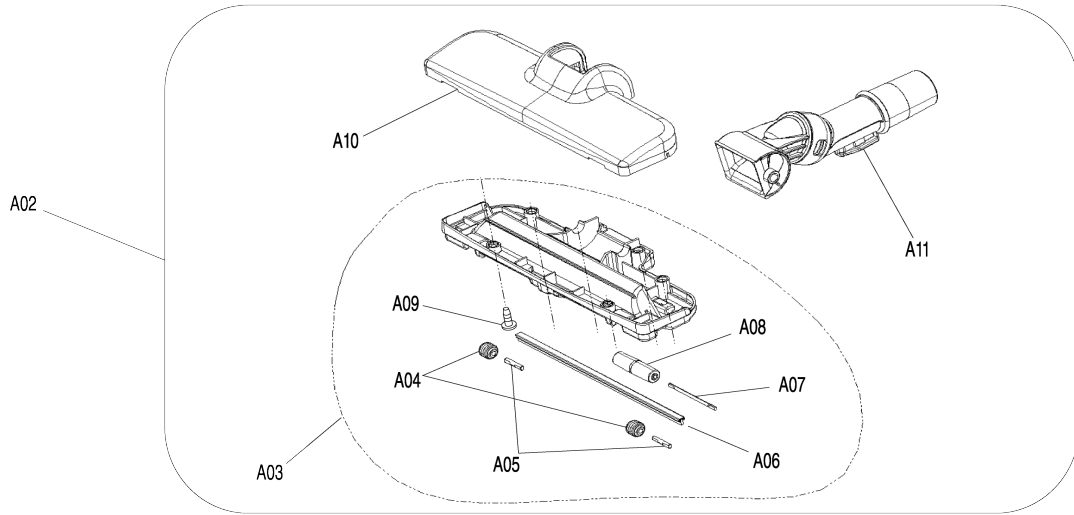

Model No.DCL501 CORDLESS CYCLONE CLEANER