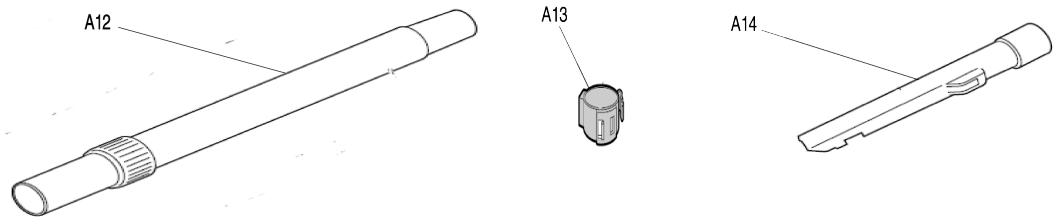

Model No.DCL501 CORDLESS CYCLONE CLEANER