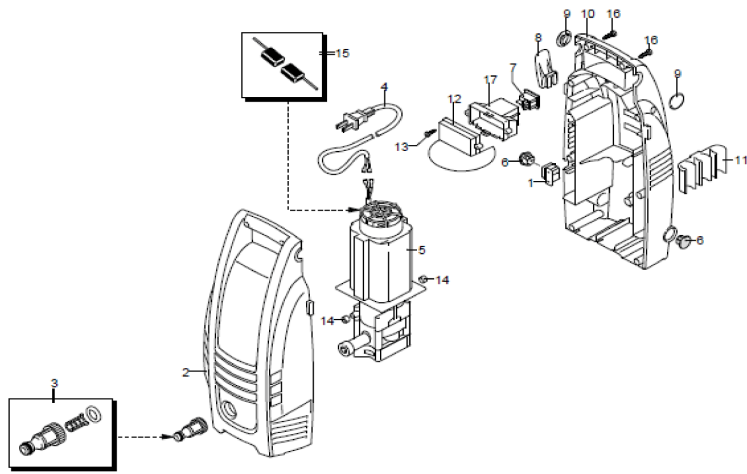

Validity	Pos.	Code	Description	Q
	1	3080580	Cable gland	1
	2	50950	Green casing	1
	3	3082130	Water coupling kit	1
	4	3082190	Cable	1
	5	3082420	Electric pump assembly	1
	6	3082670	Plug	2
	7	50945	Switch	1
	8	50942	Accessories carrier	1
	9	3080590	Plug	2
	10	50944	Base	1
	11	50947	Accessories carrier	1
	12	50949	Cover	1
	13	50948	Screw	2
	14	50952	Ring	2
	15	3082570	Brush kit for motor	1
	16	50943	Screw	8
	17	50946	Box	1

UN_CE_2885-IK

Model No.HW101 HIGH PRESSURE WASHER

29/09/2020

Model HW 101

Version:
 Serial number:
 Code: **15087**

127 V - 60 Hz nema

UN_CE_2449-EM

Validity	Pos.	Code	Description	Q
	1	3083210	Plug	3
	2	3081730	Screw	1
	3	3083220	Head	1
	4	3081760	Washer	4
	5	3081750	Washer	4
	6	3081740	Screw	4
	7	3083232	Pump body	1
	8	3082350	TSS kit	1
	9	3081270	Piston + seals kit	1
	10	3081290	Valves + seals kit	1

Validity	Pos.	Code	Description	Q
	1	50955	Lance+Lance head	1
	2	50954	Tank	1
	3	3082280	Gun	1
	4	3082290	High pressure hose	1

- A
- B
- C
- D
- E
- F
- G

UN_CE_1265-BS

Model No.HW101 HIGH PRESSURE WASHER