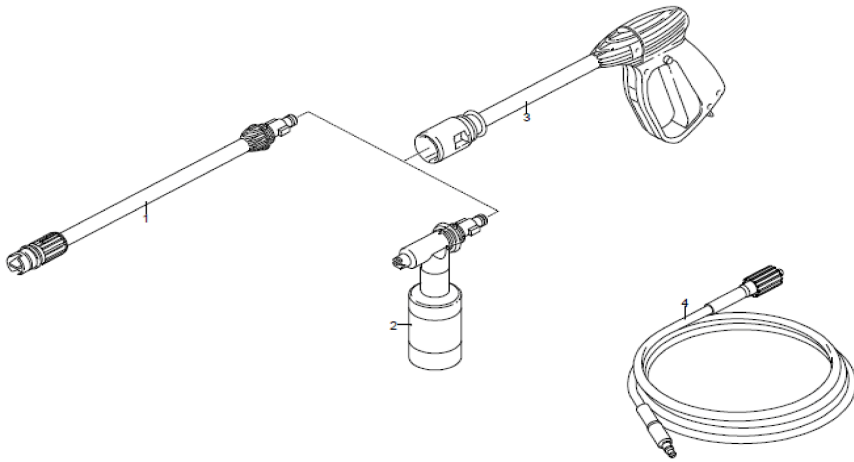

Validity	Pos.	Code	Description	Q
	1	50955	Lance+Lance head	1
	2	50954	Tank	1
	3	3082280	Gun	1
	4	3082290	High pressure hose	1

- A
- B
- C
- D
- E
- F
- G

UN_CE_1265-BS

Model No.HW101 HIGH PRESSURE WASHER