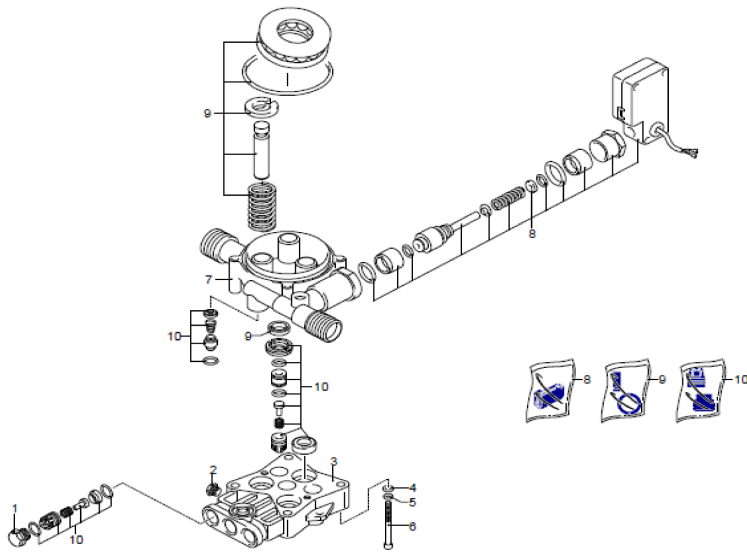

Validity	Pos.	Code	Description	Q
	1	3080580	Cable gland	1
	2	50950	Green casing	1
	3	3082130	Water coupling kit	1
	4	3082190	Cable	1
	5	3082420	Electric pump assembly	1
	6	3082670	Plug	2
	7	50945	Switch	1
	8	50942	Accessories carrier	1
	9	3080590	Plug	2
	10	50944	Base	1
	11	50947	Accessories carrier	1
	12	50949	Cover	1
	13	50948	Screw	2
	14	50952	Ring	2
	15	3082570	Brush kit for motor	1
	16	50943	Screw	8
	17	50946	Box	1

UN_CE_2885-IK

Model No.HW101 HIGH PRESSURE WASHER

29/09/2020

Model HW 101

Version:
 Serial number:
 Code: **15087**

127 V - 60 Hz nema

UN_CE_2449-EM

Validity	Pos.	Code	Description	Q
	1	3083210	Plug	3
	2	3081730	Screw	1
	3	3083220	Head	1
	4	3081760	Washer	4
	5	3081750	Washer	4
	6	3081740	Screw	4
	7	3083232	Pump body	1
	8	3082350	TSS kit	1
	9	3081270	Piston + seals kit	1
	10	3081290	Valves + seals kit	1

Model No.HW101 HIGH PRESSURE WASHER

29/09/2020

Model HW 101

Version:

Serial number:

Code: **15087**

127 V - 60 Hz

nema

Validity	Pos.	Code	Description	Q
	1	50955	Lance+Lance head	1
	2	50954	Tank	1
	3	3082280	Gun	1
	4	3082290	High pressure hose	1

- A
- B
- C
- D
- E
- F
- G

UN_CE_1265-BS

Model No.HW101 HIGH PRESSURE WASHER